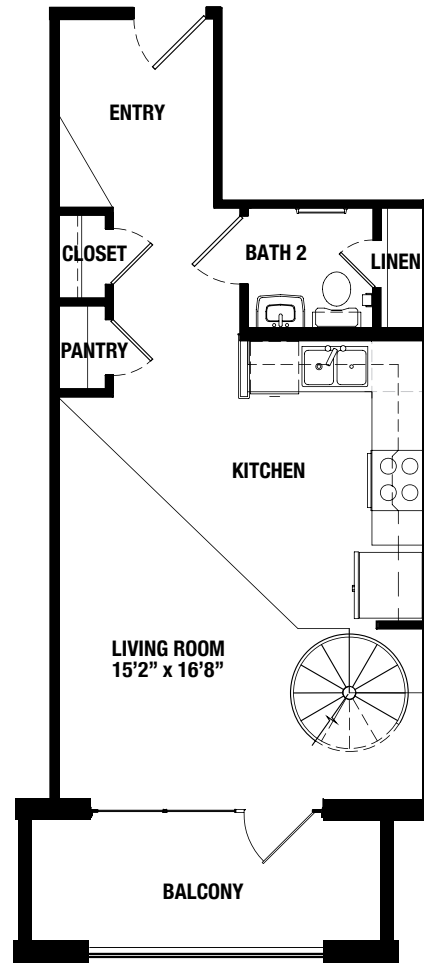

1 BED 1.5 BATH

882 SQ. FT.

Lower Level

Upper Level

THE
LOFTS
AT ATLANTIC
STATION

260 17 1/2 Street | Atlanta, GA 30363 | 404.815.0224 | theloftsatlanticstation.com

*Oral representations as to unit plans or other aspects of the property should not be relied upon as correctly stating representations of the developer. Drawings are for information purposes only. All measurements and area representations are approximate and subject to change. Drawings may not be to scale.

CFLANE

1 BED 1.5 BATH

888 SQ. FT.

Upper Level

Lower Level

THE
LOFTS
AT ATLANTIC
STATION

260 17 1/2 Street | Atlanta, GA 30363 | 404.815.0224 | theloftsatatlanticstation.com

*Oral representations as to unit plans or other aspects of the property should not be relied upon as correctly stating representations of the developer. Drawings are for information purposes only. All measurements and area representations are approximate and subject to change. Drawings may not be to scale.

CFLANE

1 BED 1.5 BATH

1,097 SQ. FT.

Upper Level

Lower Level

THE
LOFTS
AT ATLANTIC
STATION

260 17 1/2 Street | Atlanta, GA 30363 | 404.815.0224 | theloftsatatlanticstation.com

*Oral representations as to unit plans or other aspects of the property should not be relied upon as correctly stating representations of the developer. Drawings are for information purposes only. All measurements and area representations are approximate and subject to change. Drawings may not be to scale.