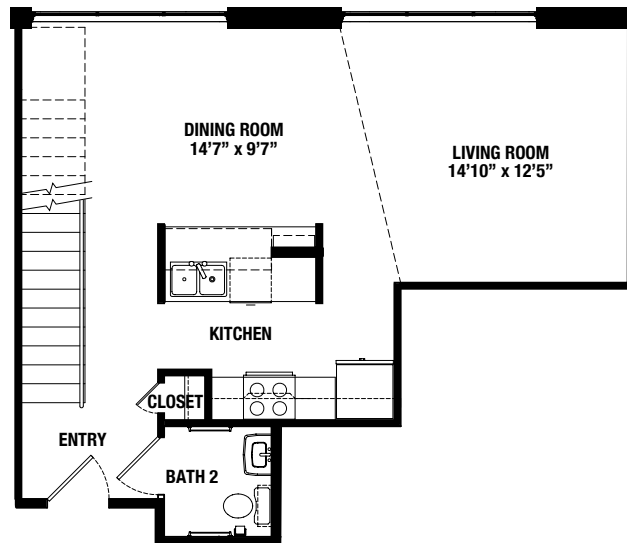

CFLANE

1 BED 1.5 BATH

888 SQ. FT.

Upper Level

Lower Level

THE
LOFTS
AT ATLANTIC
STATION

260 17 1/2 Street | Atlanta, GA 30363 | 404.815.0224 | theloftsatatlanticstation.com

*Oral representations as to unit plans or other aspects of the property should not be relied upon as correctly stating representations of the developer. Drawings are for information purposes only. All measurements and area representations are approximate and subject to change. Drawings may not be to scale.

CFLANE

1 BED 1.5 BATH

1,097 SQ. FT.

Upper Level

Lower Level

THE
LOFTS
AT ATLANTIC
STATION

260 17 1/2 Street | Atlanta, GA 30363 | 404.815.0224 | theloftsatatlanticstation.com

*Oral representations as to unit plans or other aspects of the property should not be relied upon as correctly stating representations of the developer. Drawings are for information purposes only. All measurements and area representations are approximate and subject to change. Drawings may not be to scale.