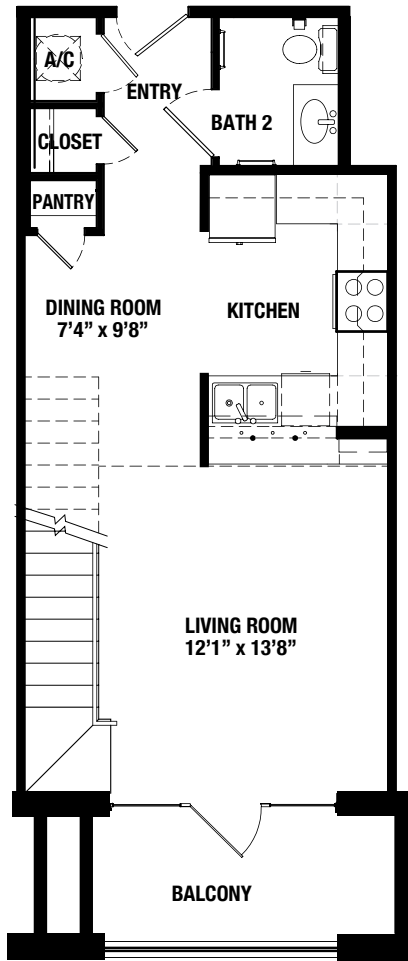

1 BED 1.5 BATH

882 SQ. FT.

Lower Level

Upper Level

THE
LOFTS
AT ATLANTIC
STATION

260 17 1/2 Street | Atlanta, GA 30363 | 404.815.0224 | theloftsatlanticstation.com

*Oral representations as to unit plans or other aspects of the property should not be relied upon as correctly stating representations of the developer. Drawings are for information purposes only. All measurements and area representations are approximate and subject to change. Drawings may not be to scale.

CFLANE

1 BED 1.5 BATH

888 SQ. FT.

Upper Level

Lower Level

THE
LOFTS
AT ATLANTIC
STATION

260 17 1/2 Street | Atlanta, GA 30363 | 404.815.0224 | theloftsatatlanticstation.com

*Oral representations as to unit plans or other aspects of the property should not be relied upon as correctly stating representations of the developer. Drawings are for information purposes only. All measurements and area representations are approximate and subject to change. Drawings may not be to scale.

CFLANE

1 BED 1.5 BATH

1,097 SQ. FT.

Upper Level

Lower Level

THE
LOFTS
AT ATLANTIC
STATION

260 17 1/2 Street | Atlanta, GA 30363 | 404.815.0224 | theloftsatatlanticstation.com

*Oral representations as to unit plans or other aspects of the property should not be relied upon as correctly stating representations of the developer. Drawings are for information purposes only. All measurements and area representations are approximate and subject to change. Drawings may not be to scale.