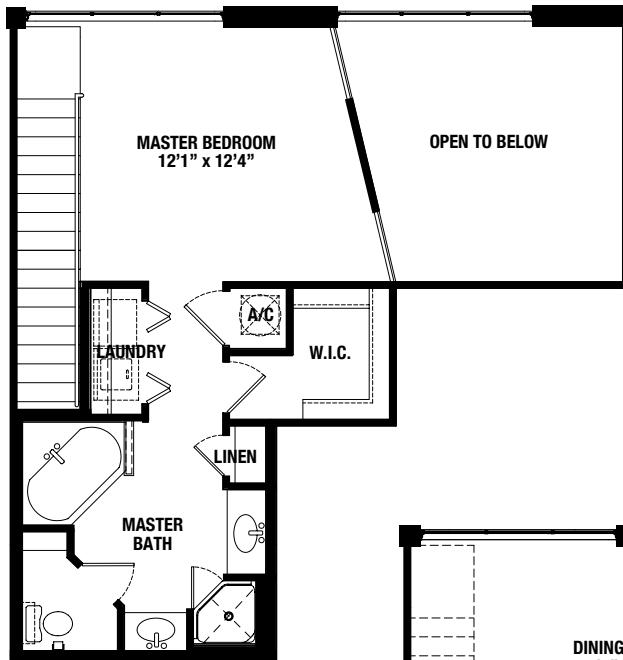

CFLANE

1 BED 1.5 BATH

888 SQ. FT.

Upper Level

Lower Level

THE
LOFTS
AT ATLANTIC
STATION

260 17 1/2 Street | Atlanta, GA 30363 | 404.815.0224 | theloftsatatlanticstation.com

*Oral representations as to unit plans or other aspects of the property should not be relied upon as correctly stating representations of the developer. Drawings are for information purposes only. All measurements and area representations are approximate and subject to change. Drawings may not be to scale.

CFLANE

1 BED 1.5 BATH

1,097 SQ. FT.

Upper Level

Lower Level

THE
LOFTS
AT ATLANTIC
STATION

260 17 1/2 Street | Atlanta, GA 30363 | 404.815.0224 | theloftsatatlanticstation.com

*Oral representations as to unit plans or other aspects of the property should not be relied upon as correctly stating representations of the developer. Drawings are for information purposes only. All measurements and area representations are approximate and subject to change. Drawings may not be to scale.