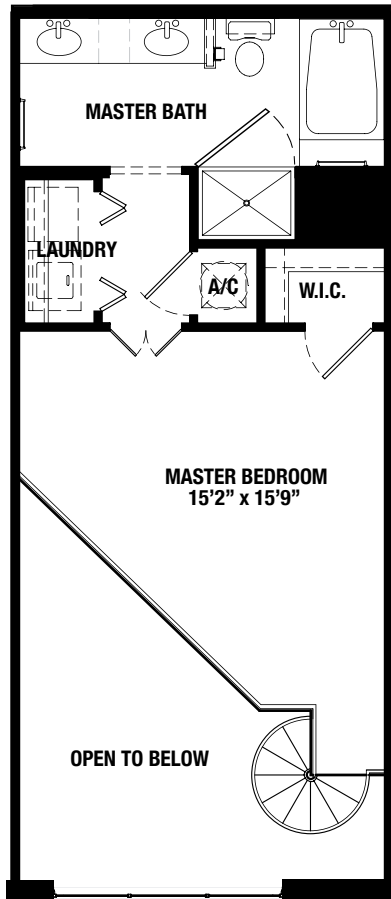

1 BED 1.5 BATH

882 SQ. FT.

Lower Level

Upper Level

THE
LOFTS
AT ATLANTIC
STATION

260 17 1/2 Street | Atlanta, GA 30363 | 404.815.0224 | theloftsatlanticstation.com

*Oral representations as to unit plans or other aspects of the property should not be relied upon as correctly stating representations of the developer. Drawings are for information purposes only. All measurements and area representations are approximate and subject to change. Drawings may not be to scale.

CFLANE

1 BED 1.5 BATH

888 SQ. FT.

Upper Level

Lower Level

THE
LOFTS
AT ATLANTIC
STATION

260 17 1/2 Street | Atlanta, GA 30363 | 404.815.0224 | theloftsatatlanticstation.com

*Oral representations as to unit plans or other aspects of the property should not be relied upon as correctly stating representations of the developer. Drawings are for information purposes only. All measurements and area representations are approximate and subject to change. Drawings may not be to scale.