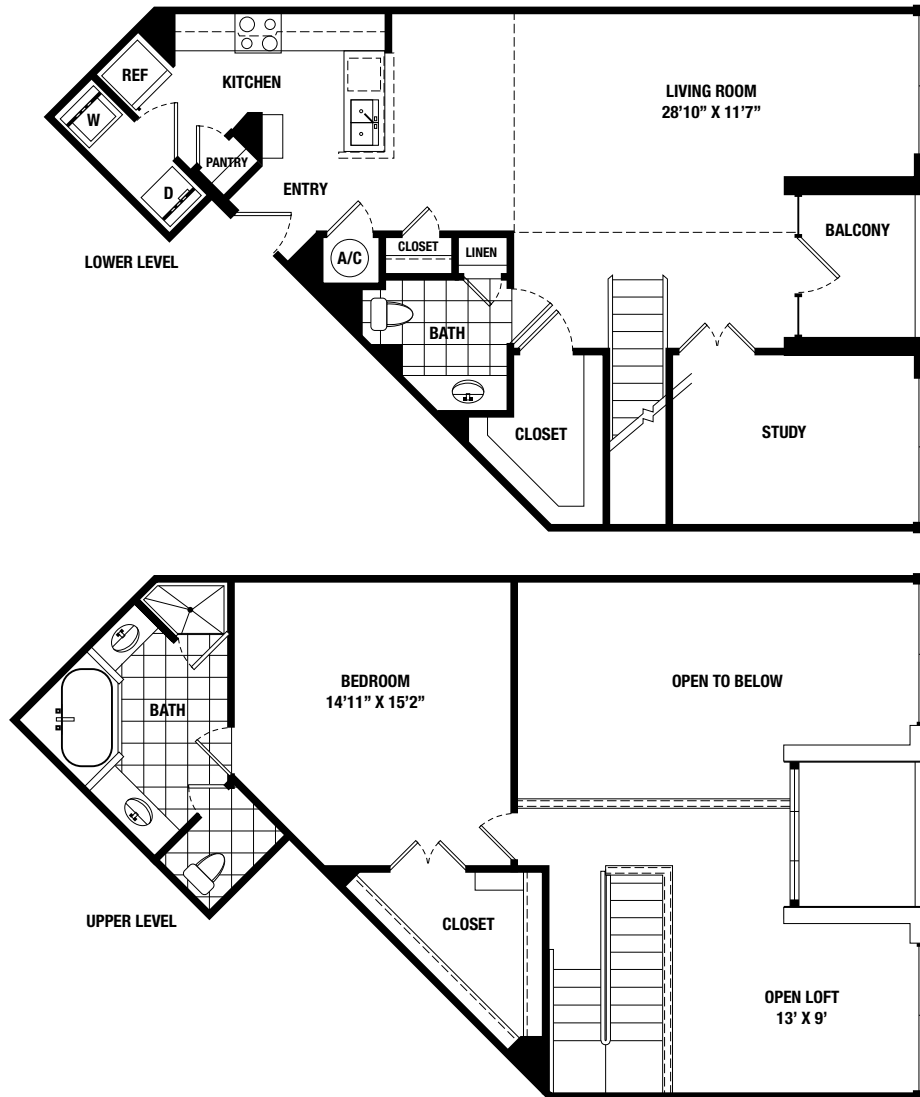

1 BED 1.5 BATH 1 LOFT

1,608 SQ. FT.

THE
LOFTS
AT ATLANTIC
STATION

260 17 1/2 Street | Atlanta, GA 30363 | 404.815.0224 | theloftsatlanticstation.com

*Oral representations as to unit plans or other aspects of the property should not be relied upon as correctly stating representations of the developer. Drawings are for information purposes only. All measurements and area representations are approximate and subject to change. Drawings may not be to scale.

CFLANE

1 BED 1.5 BATH 1 LOFT

1,189 SQ. FT.

Upper Level

Lower Level

THE
LOFTS
AT ATLANTIC
STATION

260 17 1/2 Street | Atlanta, GA 30363 | 404.815.0224 | theloftsatatlanticstation.com

*Oral representations as to unit plans or other aspects of the property should not be relied upon as correctly stating representations of the developer. Drawings are for information purposes only. All measurements and area representations are approximate and subject to change. Drawings may not be to scale.