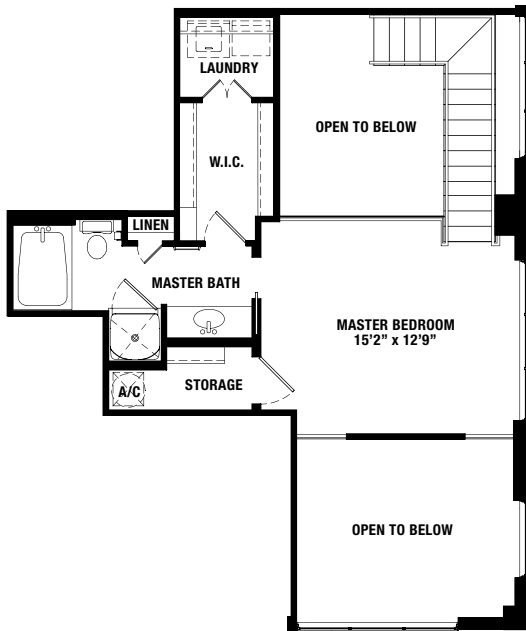

1 BED 1.5 BATH 1 LOFT

1,608 SQ. FT.

THE
LOFTS
AT ATLANTIC
STATION

260 17 1/2 Street | Atlanta, GA 30363 | 404.815.0224 | theloftsatlanticstation.com

*Oral representations as to unit plans or other aspects of the property should not be relied upon as correctly stating representations of the developer. Drawings are for information purposes only. All measurements and area representations are approximate and subject to change. Drawings may not be to scale.

CFLANE

1 BED 1.5 BATH 1 LOFT

1,189 SQ. FT.

Upper Level

Lower Level

THE
LOFTS
AT ATLANTIC
STATION

260 17 1/2 Street | Atlanta, GA 30363 | 404.815.0224 | theloftsatatlanticstation.com

*Oral representations as to unit plans or other aspects of the property should not be relied upon as correctly stating representations of the developer. Drawings are for information purposes only. All measurements and area representations are approximate and subject to change. Drawings may not be to scale.