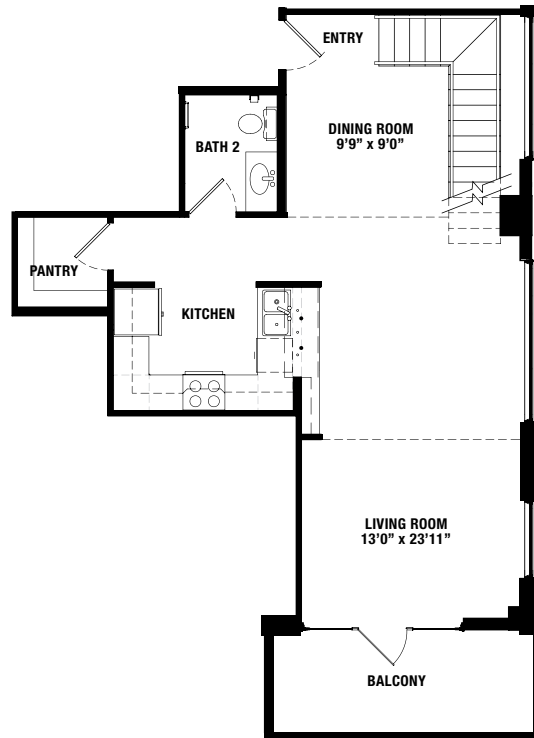

1 BED 1.5 BATH 1 LOFT

1,608 SQ. FT.

THE
LOFTS
AT ATLANTIC
STATION

260 17 1/2 Street | Atlanta, GA 30363 | 404.815.0224 | theloftsatlanticstation.com

*Oral representations as to unit plans or other aspects of the property should not be relied upon as correctly stating representations of the developer. Drawings are for information purposes only. All measurements and area representations are approximate and subject to change. Drawings may not be to scale.

CFLANE

1 BED 1.5 BATH 1 LOFT

1,189 SQ. FT.

Upper Level

Lower Level

THE
LOFTS
AT ATLANTIC
STATION

260 17 1/2 Street | Atlanta, GA 30363 | 404.815.0224 | theloftsatatlanticstation.com

*Oral representations as to unit plans or other aspects of the property should not be relied upon as correctly stating representations of the developer. Drawings are for information purposes only. All measurements and area representations are approximate and subject to change. Drawings may not be to scale.