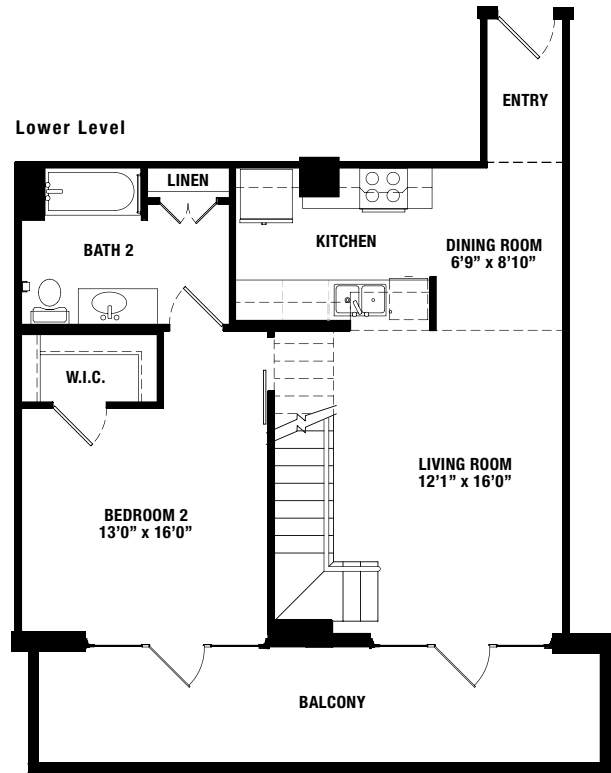

**CFLANE**

2 BED 2 BATH

1,673 SQ. FT.

THE  
**LOFTS**  
AT ATLANTIC  
STATION

260 17 1/2 Street | Atlanta, GA 30363 | 404.815.0224 | [theloftsatatlanticstation.com](http://theloftsatatlanticstation.com)

\*Oral representations as to unit plans or other aspects of the property should not be relied upon as correctly stating representations of the developer. Drawings are for information purposes only. All measurements and area representations are approximate and subject to change. Drawings may not be to scale.

CFLANE

2 BED 2 BATH

1,271 SQ. FT.

THE  
**LOFTS**  
AT ATLANTIC  
STATION

260 17 1/2 Street | Atlanta, GA 30363 | 404.815.0224 | [theloftsatatlanticstation.com](http://theloftsatatlanticstation.com)

\*Oral representations as to unit plans or other aspects of the property should not be relied upon as correctly stating representations of the developer. Drawings are for information purposes only. All measurements and area representations are approximate and subject to change. Drawings may not be to scale.