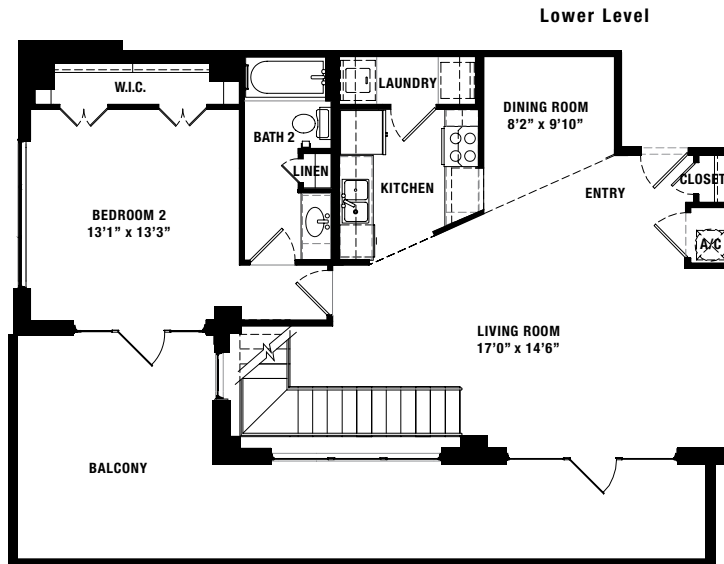

2 BED 2 BATH

1,630 SQ. FT.

THE
LOFTS
AT ATLANTIC
STATION

260 17 1/2 Street | Atlanta, GA 30363 | 404.815.0224 | theloftsatlanticstation.com

*Oral representations as to unit plans or other aspects of the property should not be relied upon as correctly stating representations of the developer. Drawings are for information purposes only. All measurements and area representations are approximate and subject to change. Drawings may not be to scale.

CFLANE