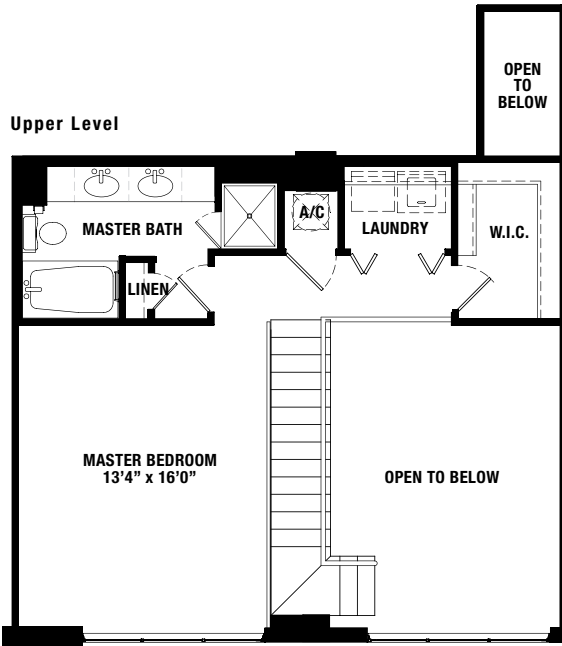

2 BED 2 BATH

1,271 SQ. FT.

THE
LOFTS
AT ATLANTIC
STATION

260 17 1/2 Street | Atlanta, GA 30363 | 404.815.0224 | theloftsatatlanticstation.com

*Oral representations as to unit plans or other aspects of the property should not be relied upon as correctly stating representations of the developer. Drawings are for information purposes only. All measurements and area representations are approximate and subject to change. Drawings may not be to scale.

CFLANE