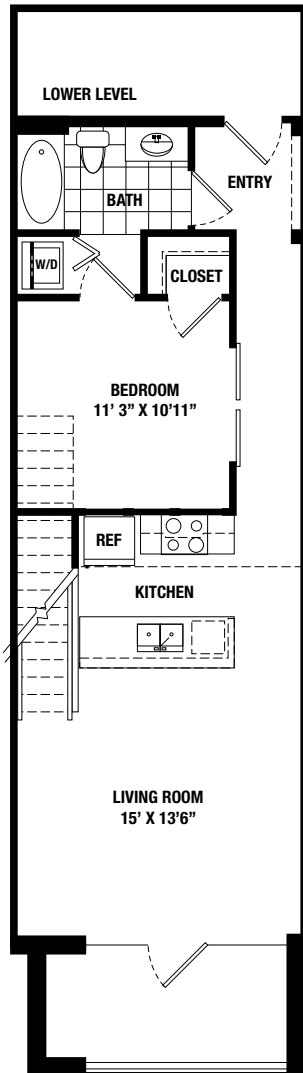

2 BED 2 BATH

1,118 SQ. FT.

THE  
**LOFTS**  
AT ATLANTIC  
STATION

260 17 1/2 Street | Atlanta, GA 30363 | 404.815.0224 | [theloftsatatlanticstation.com](http://theloftsatatlanticstation.com)

\*Oral representations as to unit plans or other aspects of the property should not be relied upon as correctly stating representations of the developer. Drawings are for information purposes only. All measurements and area representations are approximate and subject to change. Drawings may not be to scale.

CFLANE

2 BED 2 BATH

1,367 SQ. FT.

THE  
**LOFTS**  
AT ATLANTIC  
STATION

260 17 1/2 Street | Atlanta, GA 30363 | 404.815.0224 | [theloftsatlanticstation.com](http://theloftsatlanticstation.com)

\*Oral representations as to unit plans or other aspects of the property should not be relied upon as correctly stating representations of the developer. Drawings are for information purposes only. All measurements and area representations are approximate and subject to change. Drawings may not be to scale.