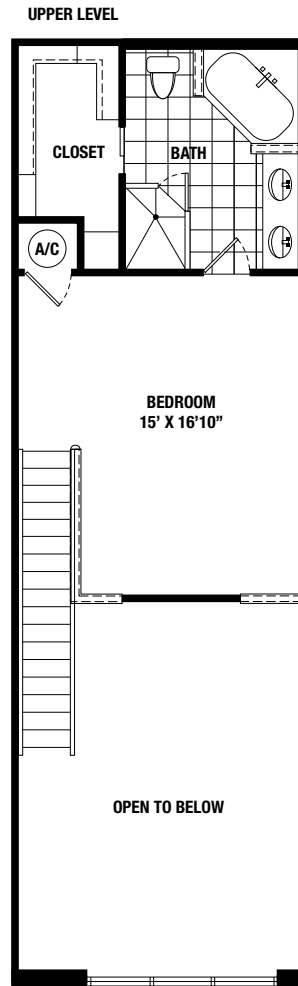

2 BED 2 BATH

1,118 SQ. FT.

THE  
**LOFTS**  
AT ATLANTIC  
STATION

260 17 1/2 Street | Atlanta, GA 30363 | 404.815.0224 | [theloftsatatlanticstation.com](http://theloftsatatlanticstation.com)

\*Oral representations as to unit plans or other aspects of the property should not be relied upon as correctly stating representations of the developer. Drawings are for information purposes only. All measurements and area representations are approximate and subject to change. Drawings may not be to scale.

CFLANE

2 BED 2 BATH

1,367 SQ. FT.

THE  
**LOFTS**  
AT ATLANTIC  
STATION

260 17 1/2 Street | Atlanta, GA 30363 | 404.815.0224 | [theloftsatlanticstation.com](http://theloftsatlanticstation.com)

\*Oral representations as to unit plans or other aspects of the property should not be relied upon as correctly stating representations of the developer. Drawings are for information purposes only. All measurements and area representations are approximate and subject to change. Drawings may not be to scale.