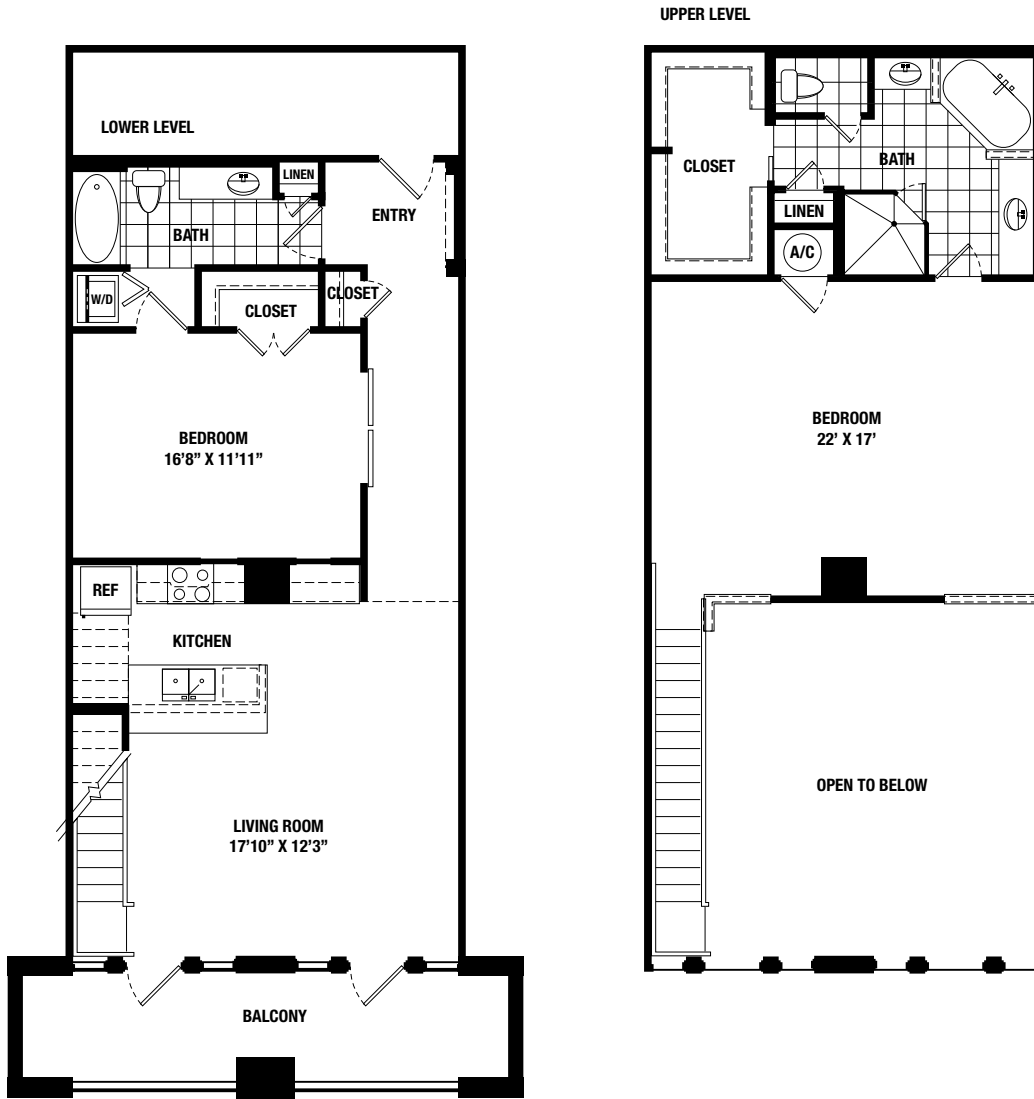

2 BED 2 BATH

1,118 SQ. FT.

THE  
**LOFTS**  
AT ATLANTIC  
STATION

260 17 1/2 Street | Atlanta, GA 30363 | 404.815.0224 | [theloftsatatlanticstation.com](http://theloftsatatlanticstation.com)

\*Oral representations as to unit plans or other aspects of the property should not be relied upon as correctly stating representations of the developer. Drawings are for information purposes only. All measurements and area representations are approximate and subject to change. Drawings may not be to scale.

CFLANE

2 BED 2 BATH

1,367 SQ. FT.

THE  
**LOFTS**  
AT ATLANTIC  
STATION

260 17 1/2 Street | Atlanta, GA 30363 | 404.815.0224 | [theloftsatlanticstation.com](http://theloftsatlanticstation.com)

\*Oral representations as to unit plans or other aspects of the property should not be relied upon as correctly stating representations of the developer. Drawings are for information purposes only. All measurements and area representations are approximate and subject to change. Drawings may not be to scale.

**CFLANE**

2 BED 2 BATH

1,673 SQ. FT.

THE  
**LOFTS**  
AT ATLANTIC  
STATION

260 17 1/2 Street | Atlanta, GA 30363 | 404.815.0224 | [theloftsatatlanticstation.com](http://theloftsatatlanticstation.com)

\*Oral representations as to unit plans or other aspects of the property should not be relied upon as correctly stating representations of the developer. Drawings are for information purposes only. All measurements and area representations are approximate and subject to change. Drawings may not be to scale.