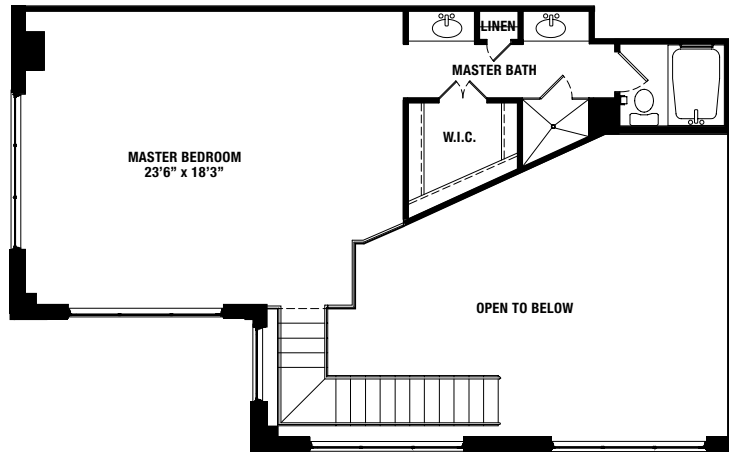

**CFLANE**

2 BED 2 BATH

1,755 SQ. FT.

Lower Level

Upper Level

THE  
**LOFTS**  
AT ATLANTIC  
STATION

260 17 1/2 Street | Atlanta, GA 30363 | 404.815.0224 | [theloftsatlanticstation.com](http://theloftsatlanticstation.com)

\*Oral representations as to unit plans or other aspects of the property should not be relied upon as correctly stating representations of the developer. Drawings are for information purposes only. All measurements and area representations are approximate and subject to change. Drawings may not be to scale.