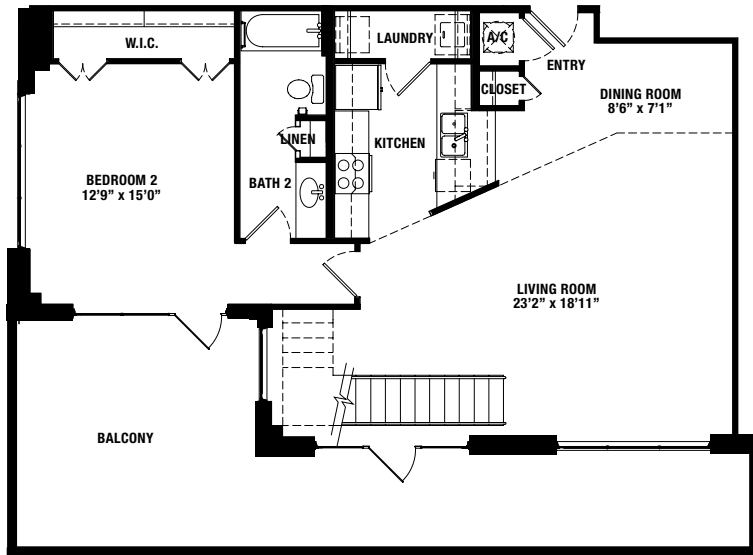

CFLANE

2 BED 2 BATH

1,271 SQ. FT.

THE  
**LOFTS**  
AT ATLANTIC  
STATION

260 17 1/2 Street | Atlanta, GA 30363 | 404.815.0224 | [theloftsatatlanticstation.com](http://theloftsatatlanticstation.com)

\*Oral representations as to unit plans or other aspects of the property should not be relied upon as correctly stating representations of the developer. Drawings are for information purposes only. All measurements and area representations are approximate and subject to change. Drawings may not be to scale.

**CFLANE**

2 BED 2 BATH

1,755 SQ. FT.

Lower Level

Upper Level

THE  
**LOFTS**  
AT ATLANTIC  
STATION

260 17 1/2 Street | Atlanta, GA 30363 | 404.815.0224 | [theloftsatlanticstation.com](http://theloftsatlanticstation.com)

\*Oral representations as to unit plans or other aspects of the property should not be relied upon as correctly stating representations of the developer. Drawings are for information purposes only. All measurements and area representations are approximate and subject to change. Drawings may not be to scale.