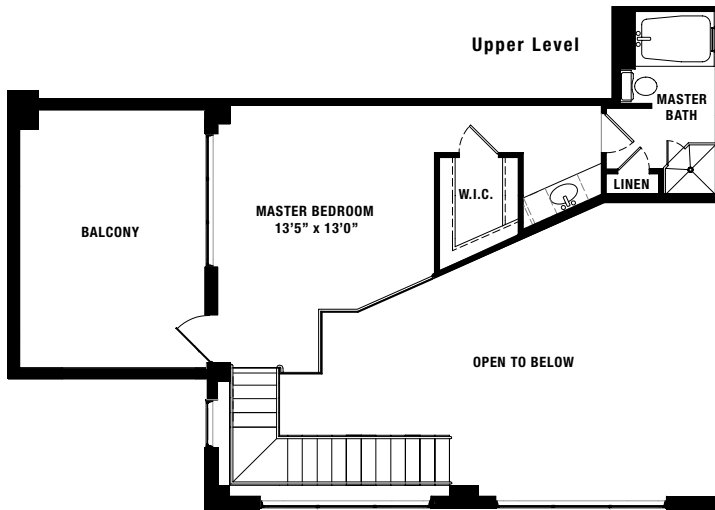

2 BED 2 BATH

1,630 SQ. FT.

THE
LOFTS
AT ATLANTIC
STATION

260 17 1/2 Street | Atlanta, GA 30363 | 404.815.0224 | theloftsatlanticstation.com

*Oral representations as to unit plans or other aspects of the property should not be relied upon as correctly stating representations of the developer. Drawings are for information purposes only. All measurements and area representations are approximate and subject to change. Drawings may not be to scale.

CFLANE