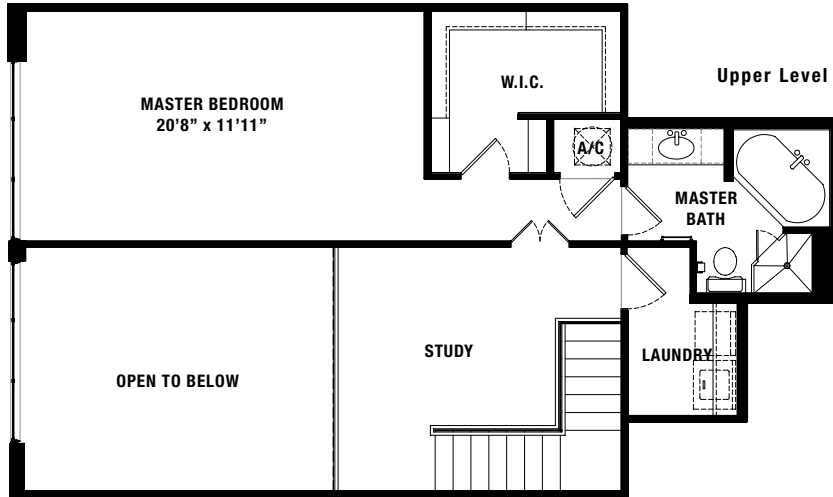

CFLANE

2 BED 2 BATH 1 LOFT

1,492 SQ. FT.

THE
LOFTS
AT ATLANTIC
STATION

260 17 1/2 Street | Atlanta, GA 30363 | 404.815.0224 | theloftsatlanticstation.com

*Oral representations as to unit plans or other aspects of the property should not be relied upon as correctly stating representations of the developer. Drawings are for information purposes only. All measurements and area representations are approximate and subject to change. Drawings may not be to scale.

CFLANE

2 BED 2 BATH 1 LOFT

1,553 SQ. FT.

THE
LOFTS
AT ATLANTIC
STATION

260 17 1/2 Street | Atlanta, GA 30363 | 404.815.0224 | theloftsatlanticstation.com

*Oral representations as to unit plans or other aspects of the property should not be relied upon as correctly stating representations of the developer. Drawings are for information purposes only. All measurements and area representations are approximate and subject to change. Drawings may not be to scale.