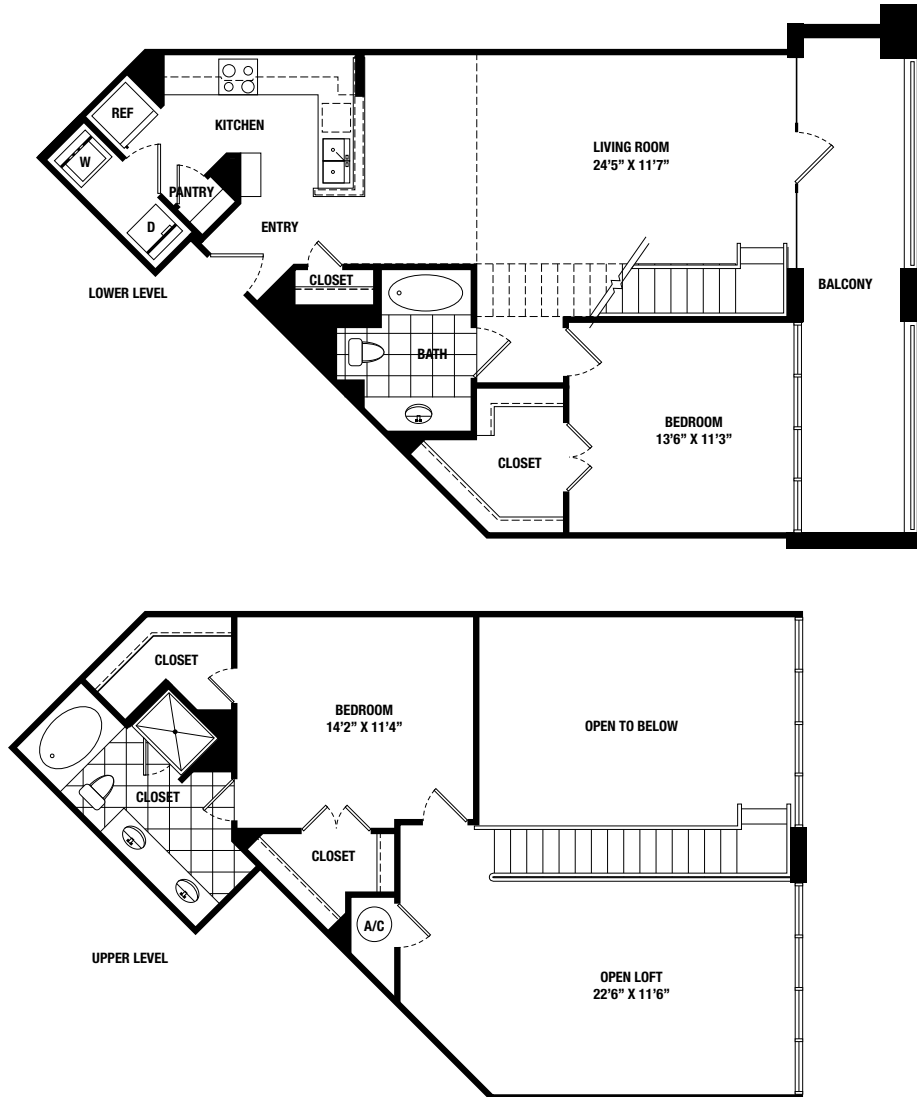

2 BED 2 BATH 1 LOFT

1,728 SQ. FT.

THE
LOFTS
AT ATLANTIC
STATION

260 17 1/2 Street | Atlanta, GA 30363 | 404.815.0224 | theloftsatlanticstation.com

*Oral representations as to unit plans or other aspects of the property should not be relied upon as correctly stating representations of the developer. Drawings are for information purposes only. All measurements and area representations are approximate and subject to change. Drawings may not be to scale.

CFLANE

2 BED 2 BATH 1 LOFT

1,492 SQ. FT.

THE
LOFTS
AT ATLANTIC
STATION

260 17 1/2 Street | Atlanta, GA 30363 | 404.815.0224 | theloftsatlanticstation.com

*Oral representations as to unit plans or other aspects of the property should not be relied upon as correctly stating representations of the developer. Drawings are for information purposes only. All measurements and area representations are approximate and subject to change. Drawings may not be to scale.

CFLANE

2 BED 2 BATH 1 LOFT

1,553 SQ. FT.

THE
LOFTS
AT ATLANTIC
STATION

260 17 1/2 Street | Atlanta, GA 30363 | 404.815.0224 | theloftsatlanticstation.com

*Oral representations as to unit plans or other aspects of the property should not be relied upon as correctly stating representations of the developer. Drawings are for information purposes only. All measurements and area representations are approximate and subject to change. Drawings may not be to scale.