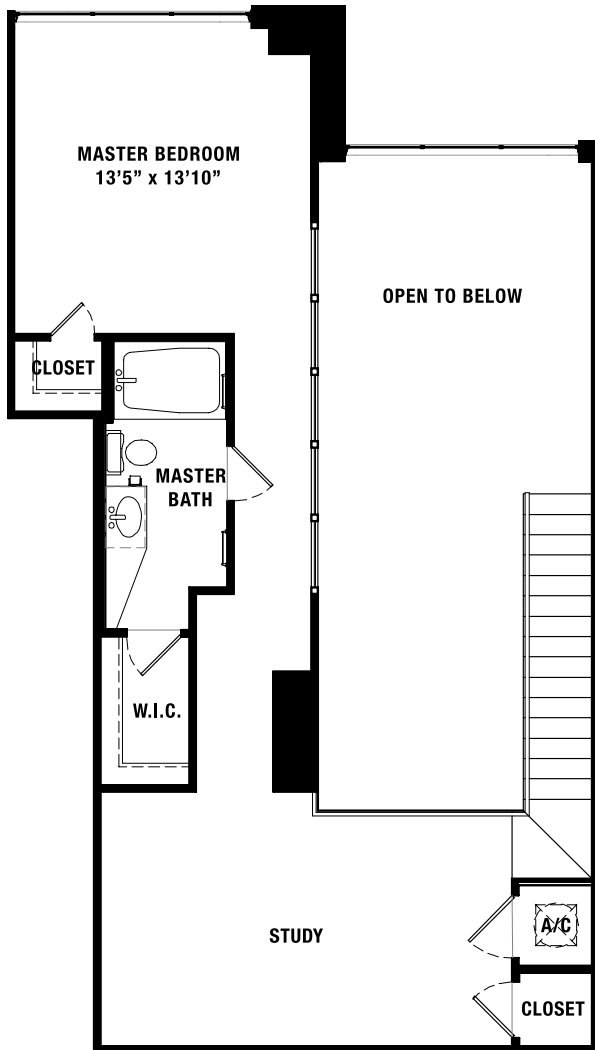

CFLANE

2 BED 2 BATH 1 LOFT

1,492 SQ. FT.

THE
LOFTS
AT ATLANTIC
STATION

260 17 1/2 Street | Atlanta, GA 30363 | 404.815.0224 | theloftsatlanticstation.com

*Oral representations as to unit plans or other aspects of the property should not be relied upon as correctly stating representations of the developer. Drawings are for information purposes only. All measurements and area representations are approximate and subject to change. Drawings may not be to scale.

CFLANE

2 BED 2 BATH 1 LOFT

1,553 SQ. FT.

THE
LOFTS
AT ATLANTIC
STATION

260 17 1/2 Street | Atlanta, GA 30363 | 404.815.0224 | theloftsatlanticstation.com

*Oral representations as to unit plans or other aspects of the property should not be relied upon as correctly stating representations of the developer. Drawings are for information purposes only. All measurements and area representations are approximate and subject to change. Drawings may not be to scale.

CFLANE

2 BED 2 BATH 1 LOFT

1,594 SQ. FT.

Upper Level

Lower Level

THE
LOFTS
AT ATLANTIC
STATION

260 17 1/2 Street | Atlanta, GA 30363 | 404.815.0224 | theloftsatlanticstation.com

*Oral representations as to unit plans or other aspects of the property should not be relied upon as correctly stating representations of the developer. Drawings are for information purposes only. All measurements and area representations are approximate and subject to change. Drawings may not be to scale.