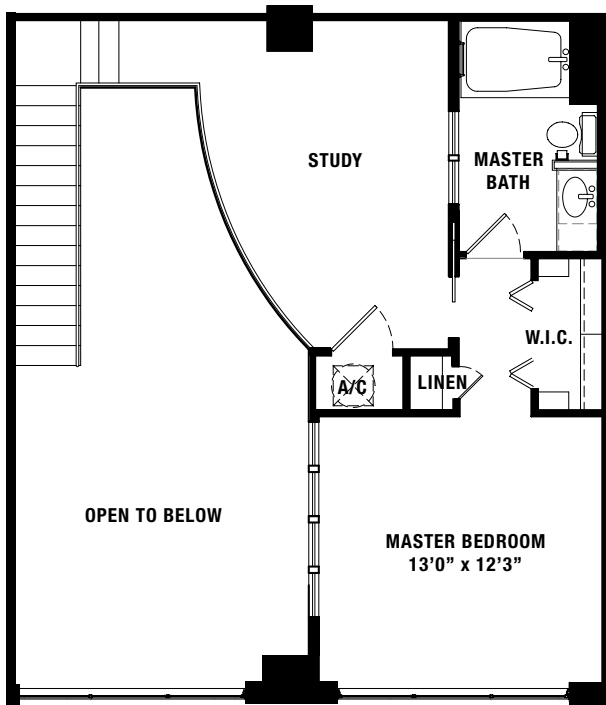

CFLANE

2 BED 2 BATH 1 LOFT

1,553 SQ. FT.

THE
LOFTS
AT ATLANTIC
STATION

260 17 1/2 Street | Atlanta, GA 30363 | 404.815.0224 | theloftsatlanticstation.com

*Oral representations as to unit plans or other aspects of the property should not be relied upon as correctly stating representations of the developer. Drawings are for information purposes only. All measurements and area representations are approximate and subject to change. Drawings may not be to scale.

CFLANE

2 BED 2 BATH 1 LOFT

1,594 SQ. FT.

Upper Level

Lower Level

THE
LOFTS
AT ATLANTIC
STATION

260 17 1/2 Street | Atlanta, GA 30363 | 404.815.0224 | theloftsatlanticstation.com

*Oral representations as to unit plans or other aspects of the property should not be relied upon as correctly stating representations of the developer. Drawings are for information purposes only. All measurements and area representations are approximate and subject to change. Drawings may not be to scale.

CFLANE

2 BED 2 BATH 1 LOFT

1,390 SQ. FT.

Upper Level

Lower Level

THE
LOFTS
AT ATLANTIC
STATION

260 17 1/2 Street | Atlanta, GA 30363 | 404.815.0224 | theloftsatatlanticstation.com

*Oral representations as to unit plans or other aspects of the property should not be relied upon as correctly stating representations of the developer. Drawings are for information purposes only. All measurements and area representations are approximate and subject to change. Drawings may not be to scale.