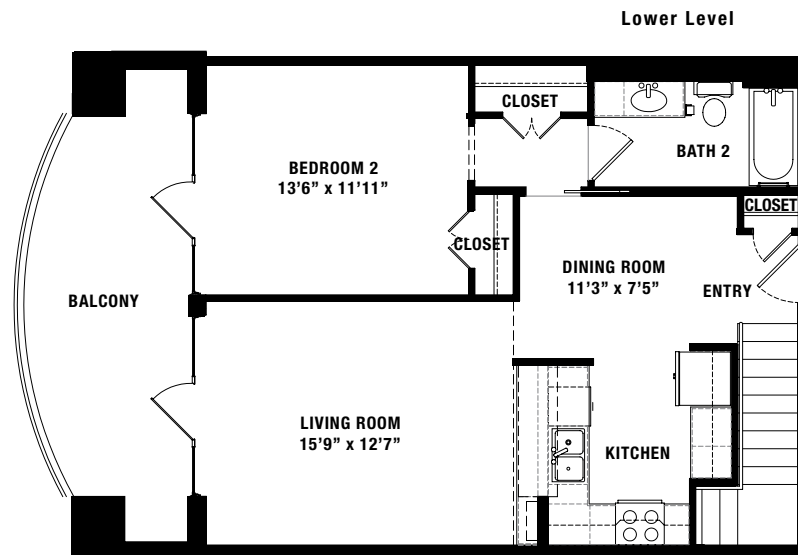

2 BED 2 BATH 1 LOFT

1,728 SQ. FT.

THE
LOFTS
AT ATLANTIC
STATION

260 17 1/2 Street | Atlanta, GA 30363 | 404.815.0224 | theloftsatlanticstation.com

*Oral representations as to unit plans or other aspects of the property should not be relied upon as correctly stating representations of the developer. Drawings are for information purposes only. All measurements and area representations are approximate and subject to change. Drawings may not be to scale.

CFLANE

2 BED 2 BATH 1 LOFT

1,492 SQ. FT.

THE
LOFTS
AT ATLANTIC
STATION

260 17 1/2 Street | Atlanta, GA 30363 | 404.815.0224 | theloftsatlanticstation.com

*Oral representations as to unit plans or other aspects of the property should not be relied upon as correctly stating representations of the developer. Drawings are for information purposes only. All measurements and area representations are approximate and subject to change. Drawings may not be to scale.

CFLANE

2 BED 2 BATH 1 LOFT

1,553 SQ. FT.

THE
LOFTS
AT ATLANTIC
STATION

260 17 1/2 Street | Atlanta, GA 30363 | 404.815.0224 | theloftsatlanticstation.com

*Oral representations as to unit plans or other aspects of the property should not be relied upon as correctly stating representations of the developer. Drawings are for information purposes only. All measurements and area representations are approximate and subject to change. Drawings may not be to scale.

CFLANE

2 BED 2 BATH 1 LOFT

1,594 SQ. FT.

Upper Level

Lower Level

THE
LOFTS
AT ATLANTIC
STATION

260 17 1/2 Street | Atlanta, GA 30363 | 404.815.0224 | theloftsatlanticstation.com

*Oral representations as to unit plans or other aspects of the property should not be relied upon as correctly stating representations of the developer. Drawings are for information purposes only. All measurements and area representations are approximate and subject to change. Drawings may not be to scale.