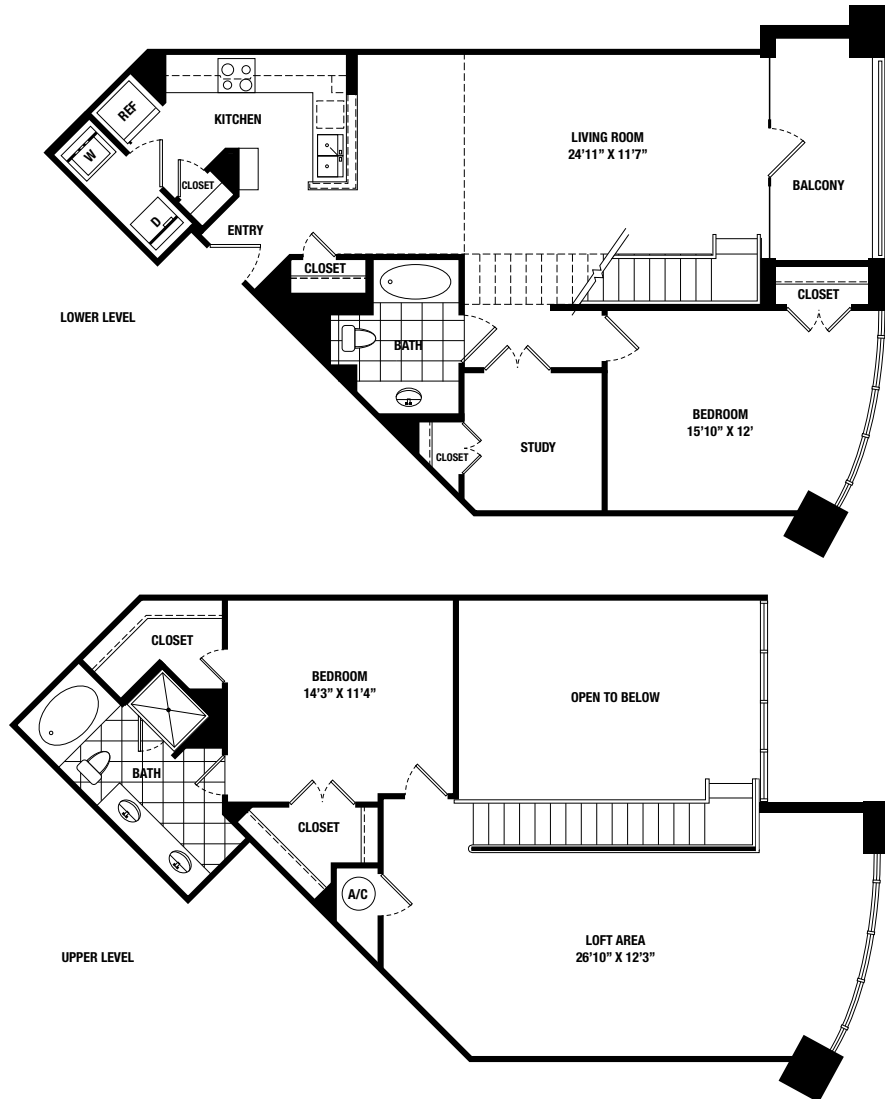

2 BED 2 BATH 1 LOFT

1,728 SQ. FT.

THE
LOFTS
AT ATLANTIC
STATION

260 17 1/2 Street | Atlanta, GA 30363 | 404.815.0224 | theloftsatlanticstation.com

*Oral representations as to unit plans or other aspects of the property should not be relied upon as correctly stating representations of the developer. Drawings are for information purposes only. All measurements and area representations are approximate and subject to change. Drawings may not be to scale.

CFLANE

2 BED 2 BATH 1 LOFT

1,492 SQ. FT.

THE
LOFTS
AT ATLANTIC
STATION

260 17 1/2 Street | Atlanta, GA 30363 | 404.815.0224 | theloftsatlanticstation.com

*Oral representations as to unit plans or other aspects of the property should not be relied upon as correctly stating representations of the developer. Drawings are for information purposes only. All measurements and area representations are approximate and subject to change. Drawings may not be to scale.

CFLANE

2 BED 2 BATH 1 LOFT

1,553 SQ. FT.

THE
LOFTS
AT ATLANTIC
STATION

260 17 1/2 Street | Atlanta, GA 30363 | 404.815.0224 | theloftsatlanticstation.com

*Oral representations as to unit plans or other aspects of the property should not be relied upon as correctly stating representations of the developer. Drawings are for information purposes only. All measurements and area representations are approximate and subject to change. Drawings may not be to scale.