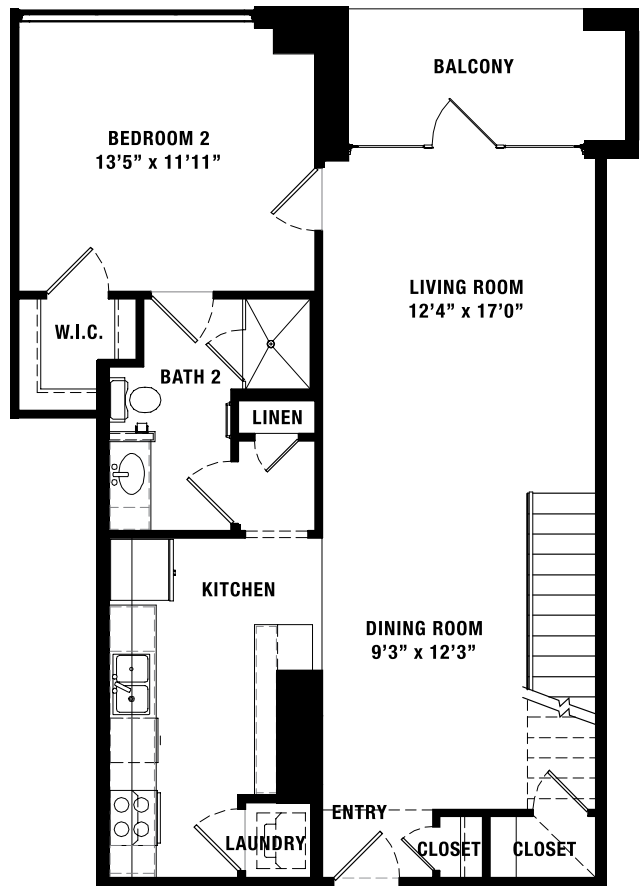

CFLANE

2 BED 2 BATH 1 LOFT

1,553 SQ. FT.

THE
LOFTS
AT ATLANTIC
STATION

260 17 1/2 Street | Atlanta, GA 30363 | 404.815.0224 | theloftsatlanticstation.com

*Oral representations as to unit plans or other aspects of the property should not be relied upon as correctly stating representations of the developer. Drawings are for information purposes only. All measurements and area representations are approximate and subject to change. Drawings may not be to scale.

CFLANE

2 BED 2 BATH 1 LOFT

1,594 SQ. FT.

Upper Level

Lower Level

THE
LOFTS
AT ATLANTIC
STATION

260 17 1/2 Street | Atlanta, GA 30363 | 404.815.0224 | theloftsatlanticstation.com

*Oral representations as to unit plans or other aspects of the property should not be relied upon as correctly stating representations of the developer. Drawings are for information purposes only. All measurements and area representations are approximate and subject to change. Drawings may not be to scale.

CFLANE

2 BED 2 BATH 1 LOFT

1,390 SQ. FT.

Upper Level

Lower Level

THE
LOFTS
AT ATLANTIC
STATION

260 17 1/2 Street | Atlanta, GA 30363 | 404.815.0224 | theloftsatatlanticstation.com

*Oral representations as to unit plans or other aspects of the property should not be relied upon as correctly stating representations of the developer. Drawings are for information purposes only. All measurements and area representations are approximate and subject to change. Drawings may not be to scale.