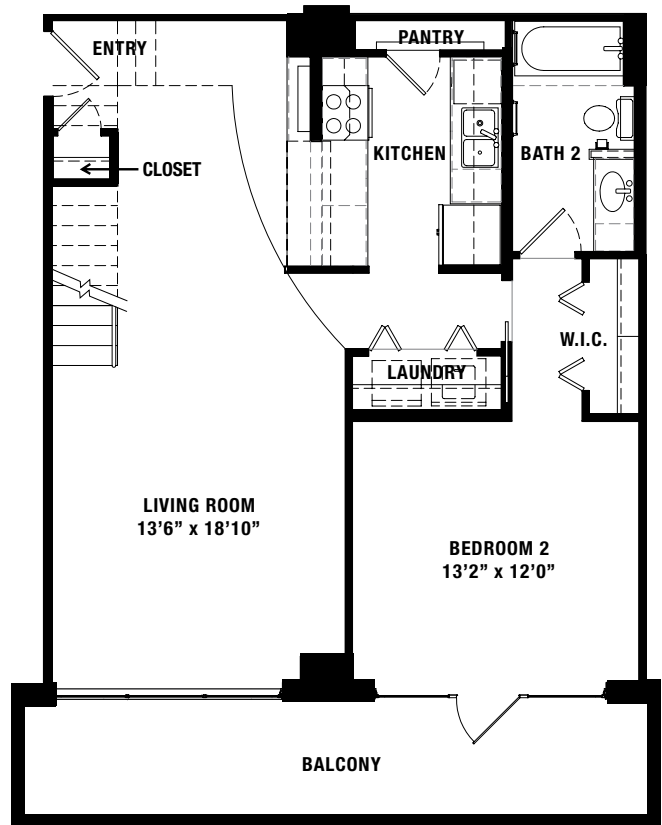

CFLANE

2 BED 2 BATH 1 LOFT

1,594 SQ. FT.

Upper Level

Lower Level

THE
LOFTS
AT ATLANTIC
STATION

260 17 1/2 Street | Atlanta, GA 30363 | 404.815.0224 | theloftsatlanticstation.com

*Oral representations as to unit plans or other aspects of the property should not be relied upon as correctly stating representations of the developer. Drawings are for information purposes only. All measurements and area representations are approximate and subject to change. Drawings may not be to scale.

CFLANE

2 BED 2 BATH 1 LOFT

1,390 SQ. FT.

Upper Level

Lower Level

THE
LOFTS
AT ATLANTIC
STATION

260 17 1/2 Street | Atlanta, GA 30363 | 404.815.0224 | theloftsatatlanticstation.com

*Oral representations as to unit plans or other aspects of the property should not be relied upon as correctly stating representations of the developer. Drawings are for information purposes only. All measurements and area representations are approximate and subject to change. Drawings may not be to scale.